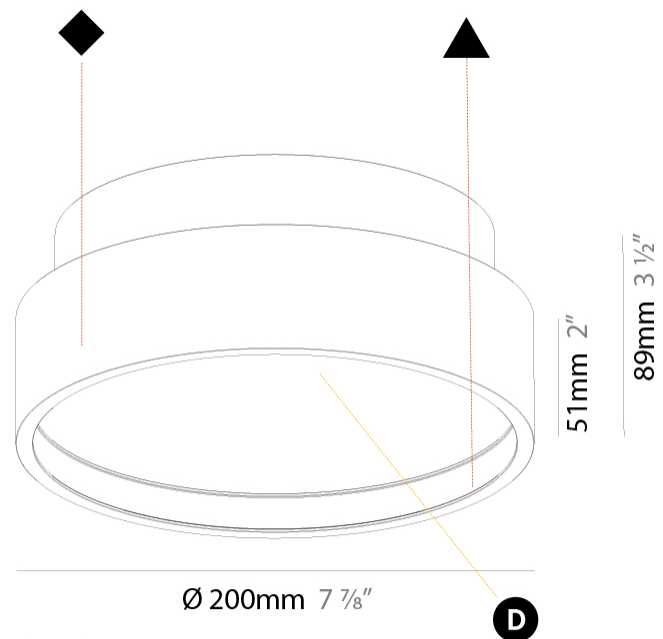

GENERAL

Series: Sign Diva
Subseries: Sign Diva Korona
Partner: Prolicht
Division: Architectural
Installation: Surface
Product Type: Ceiling Surface
Mounting Location: Ceiling
Light Distribution: Direct

PHYSICAL

Shape: Round
Diameter (mm): 200
Diameter (in): 7 7/8
Height (mm): 89
Height (in): 3 1/2
Weight (kg): 1.263
Weight (lbs): 2.784
Diffuser: PMMA - Opal/Micro-Prism/Sparkling Secret/Vintage Industrial
Fixture Finish: SSR / BKV / CWI / CRY / HAB / UFT / ITA / RUA / FTG / MYG / LOD / PUS / FRO / FUP / KIA / POP / BLS / SPG / MEY / GOH / CHC / COM / ABZ / JAG / OBR / MOS / ROR
Fixture Material: PMMA / Extruded Aluminum / Steel

ELECTRICAL

Lamp Type: LED (Zhaga Standard)
Input Wattage (W): 12.1
Total Output Wattage (W): 11
Dimming: Tri-Mode (Non-Dimming and Phase Dimming (120Vac only) and 0-10V Dimming)
Driver Included: Yes
Driver Location: Integrated
Driver Type: Constant Current - Universal
Driver Class: Class 2
Input Voltage (V): 120 - 277
Constant Current (MA): 350

LED

Color Temperature (°K): 3000 / 3500 / 4000
Max. Delivered Lumen (lm): 1040 / 1054 / 1080
CRI: >90 CRI
Lamp Life (hrs): 50000

OPTICAL

RATINGS AND CERTIFICATIONS

Certified By: Certified for North American Standards
IP rating: IP20