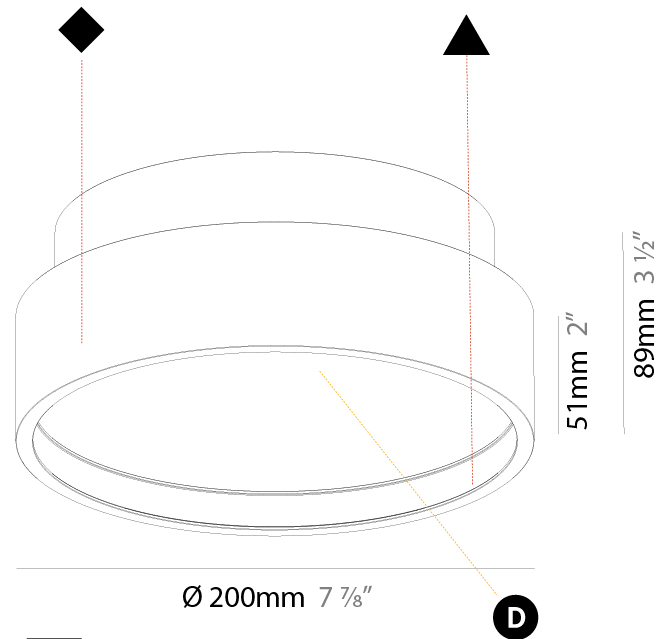

PROJECT	_____
TYPE	_____
SPECIFIER	_____
QUANTITY	_____
DATE	_____

SIGN DIVA KORONA SURFACE

A3D100- : A3D100-DP-30K-13-03-04

base number

1. To build a product code in our configurator select the specify button on the base model # product page
2. To build a manual product code on this datasheet choose from the options listed below in blue font and add the suffix to the base model #

GENERAL

Series: Sign Diva
Subseries: Sign Diva Korona
Partner: Prolicht
Division: Architectural
Installation: Surface
Product Type: Ceiling Surface
Mounting Location: Ceiling
Light Distribution: Direct

PHYSICAL

Shape: Round
Diameter (mm): 200
Diameter (in): 7 7/8
Height (mm): 89mm
Height (in): 3 1/2
Weight (kg): 1.263
Weight (lbs): 2.784
Fixture Material: PMMA / Extruded Aluminum / Steel

ELECTRICAL

Lamp Type: LED (Zhaga Standard)
Input Wattage (W): 12.1
Total Output Wattage (W): 11
Dimming: Phase Dimming (120Vac Only)
Driver Included: Yes
Driver Location: Integrated
Driver Type: Constant Current - Universal
Driver Class: Class 2
Input Voltage (V): 120
Constant Current (MA): 350

LED

Color Temperature (°K): 3000
Max. Delivered Lumen (lm): 1040
CRI: >90 CRI
Lamp Life (hrs): 50000

OPTICAL

RATINGS AND CERTIFICATIONS

Certified By: Certified for North American Standards
IP rating: IP20